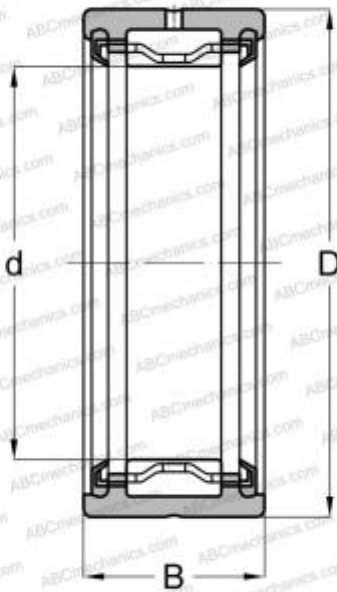

## MR 22 2RS ABC

Needle roller bearings

TYPE: Roller bearings, Needle, Single row, With machined rings with flanges, without an inner ring, Seals 2RS, inch size

#### DIMENSIONS, MM

d	34,925
D	47,625
B	31,750