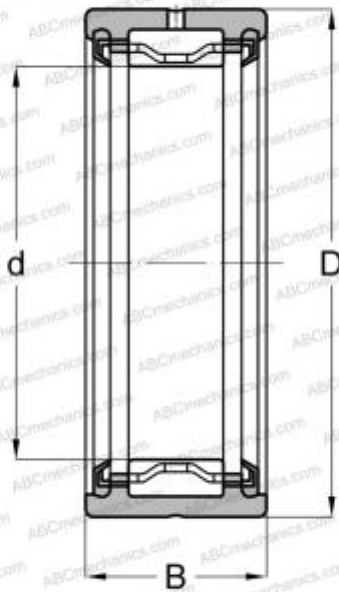

SJ-7255-SS RBC

Needle roller bearings

TYPE: Roller bearings, Needle, Single row, With machined rings with flanges, without an inner ring, Seals 2RS, inch size

Technical specification

DIMENSIONS, MM

d	34,925
D	47,625
B	31,750