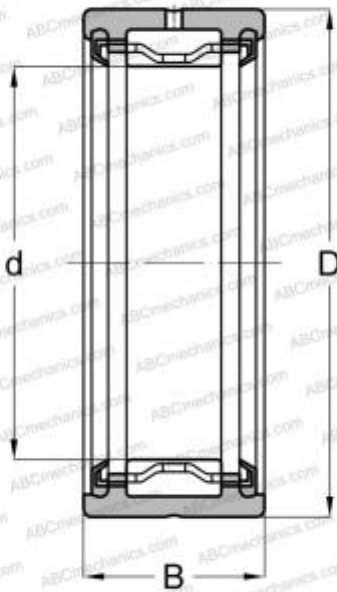

HJ-223020.2RS KOYO

Needle roller bearings

TYPE: Roller bearings, Needle, Single row, With machined rings with flanges, without an inner ring, Seals 2RS, inch size

Technical specification

DIMENSIONS, MM

d	34,925
D	47,625
B	31,750