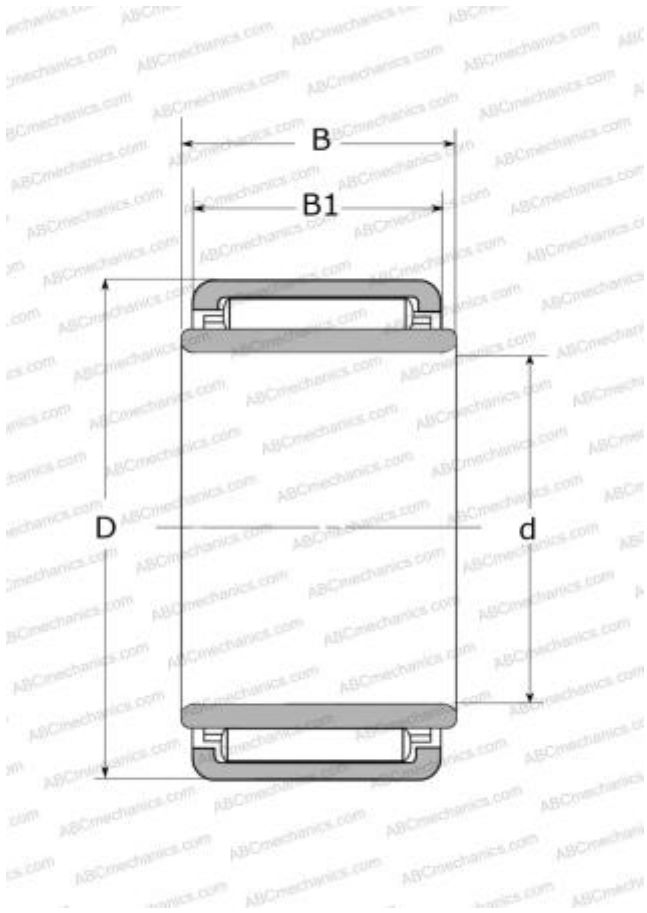

## LM81516-1 NSK

Needle roller bearings

TYPE: Roller bearings, Needle, Single row, With machined rings with flanges, with an inner ring, Type LM (NSK)

#### DIMENSIONS, MM

d	5,000
D	15,000
B	16,000
B1	16,000