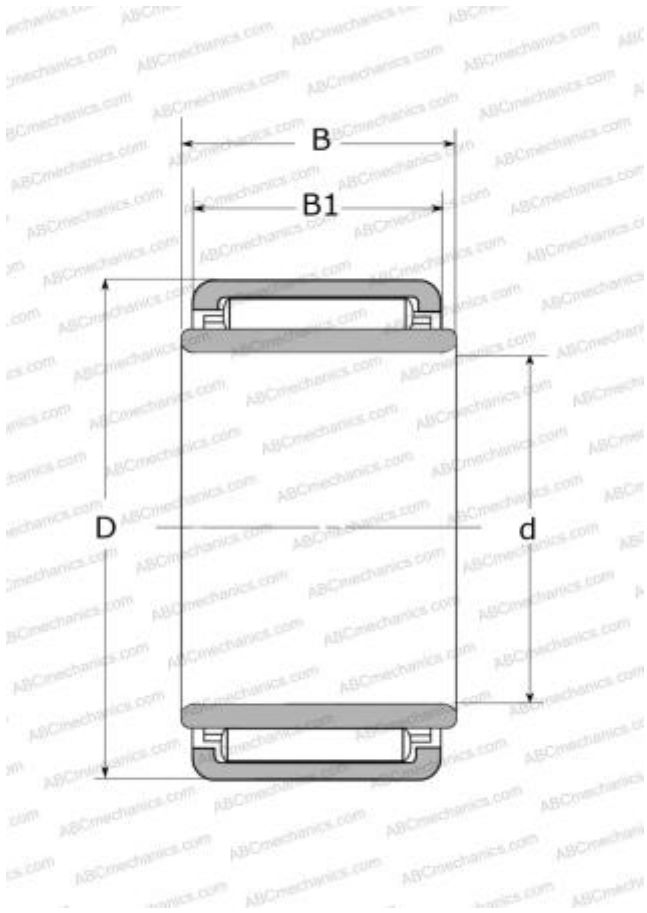

LM1416 NSK

Needle roller bearings

TYPE: Roller bearings, Needle, Single row, With machined rings with flanges, with an inner ring, Type LM (NSK)

Technical specification

DIMENSIONS, MM

d	10,000
D	22,000
B	16,200
B1	16,000