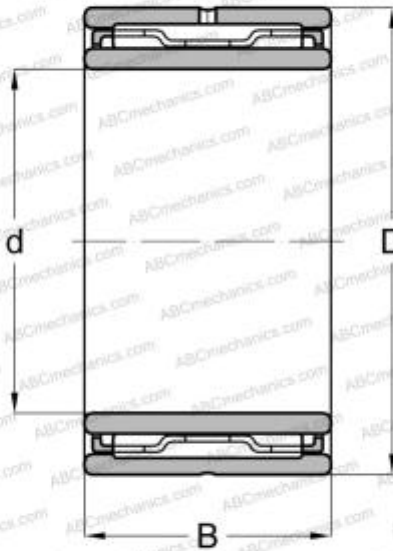

HJ-162412 + IR-121612 NSK

Needle roller bearings

TYPE: Roller bearings, Needle, Single row, With machined rings with flanges, with an inner ring, Type HJ..+IR.. (NSK), inch size

Technical specification

DIMENSIONS, MM