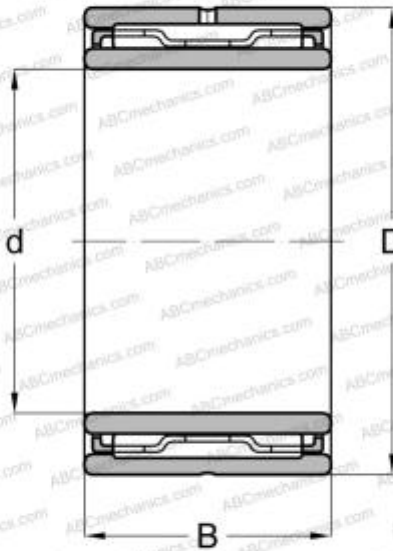

HJ-162416 + IR-121616 NSK

Needle roller bearings

TYPE: Roller bearings, Needle, Single row, With machined rings with flanges, with an inner ring, Type HJ..+IR.. (NSK), inch size

Technical specification

DIMENSIONS, MM

d	19,050
D	38,100
B	25,400

MANUFACTURER

[NSK](#)