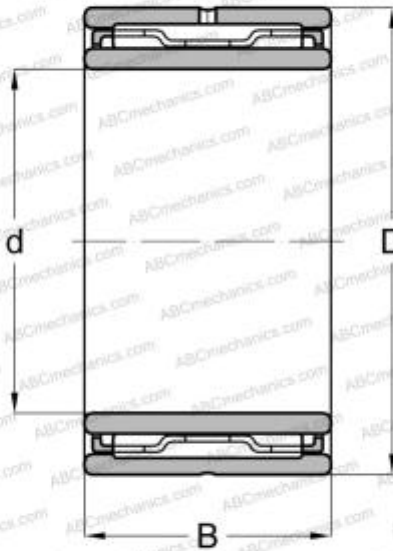

## HJ-162416 + IR-131616 NSK

Needle roller bearings

TYPE: Roller bearings, Needle, Single row, With machined rings with flanges, with an inner ring, Type HJ..+IR.. (NSK), inch size

### Technical specification

#### DIMENSIONS, MM

d	20,638
D	38,100
B	25,400