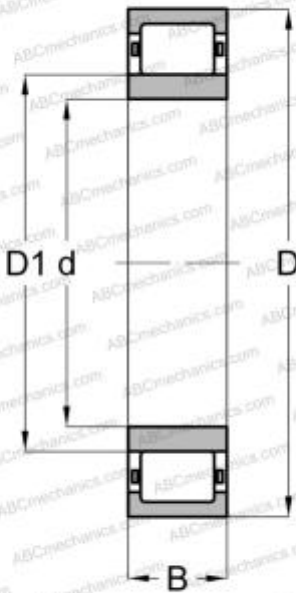

NUH 2320 ECMH SKF

Cylindrical roller bearings

TYPE: Roller bearings, Cylindrical roller bearings, Single row, High carrying capacity, Type NUH..ECMH (SKF), with cage, removable, inner ring centred

Technical specification

DIMENSIONS, MM

| | |
|---|---------|
| d | 100,000 |
| D | 215,000 |
| B | 73,000 |

MANUFACTURER

[SKF](#)

CALCULATION DATA

| | |
|------------------------------|------------|
| Basic dynamic load rating, C | 710,000 kN |
| Basic static load rating, Co | 800,000 kN |
| Fatigue load limit, Pu | 91,500 kN |
| Reference speed | 3200 r/min |
| Limiting speed | 4300 r/min |