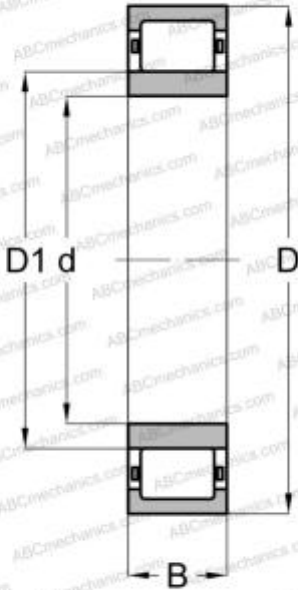

## NUH 2322 ECMH SKF

Cylindrical roller bearings

TYPE: Roller bearings, Cylindrical roller bearings, Single row, High carrying capacity, Type NUH..ECMH (SKF), with cage, removable, inner ring centred

### Technical specification

#### DIMENSIONS, MM

d	110,000
D	240,000
B	80,000