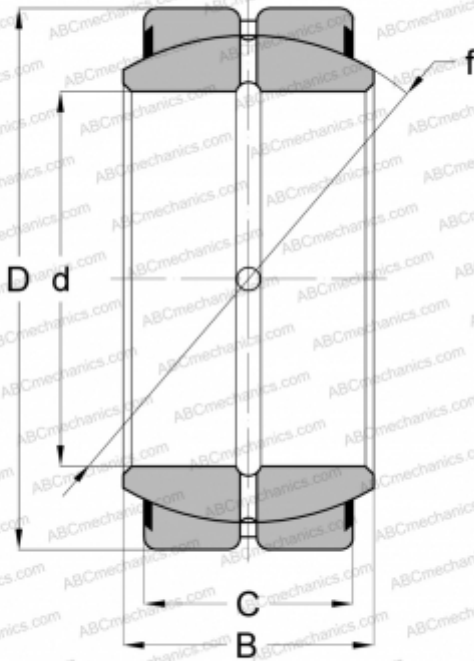

GE 15 ES-2RS SKF

Spherical plain bearings

TYPE: Plain bearings, Spherical plain bearings and rod ends, Radial spherical plain bearings, Requiring maintenance, Series GE..ES-2RS, contact seals on both side

Technical specification

DIMENSIONS, MM

d	15,000
D	26,000
B	12,000
f	22,000
C	9,000

MANUFACTURER

[SKF](#)

INTERCHANGE

ABC	GE 15 ES-2RS
IKO	GE 15 ES-2RS

CALCULATION DATA