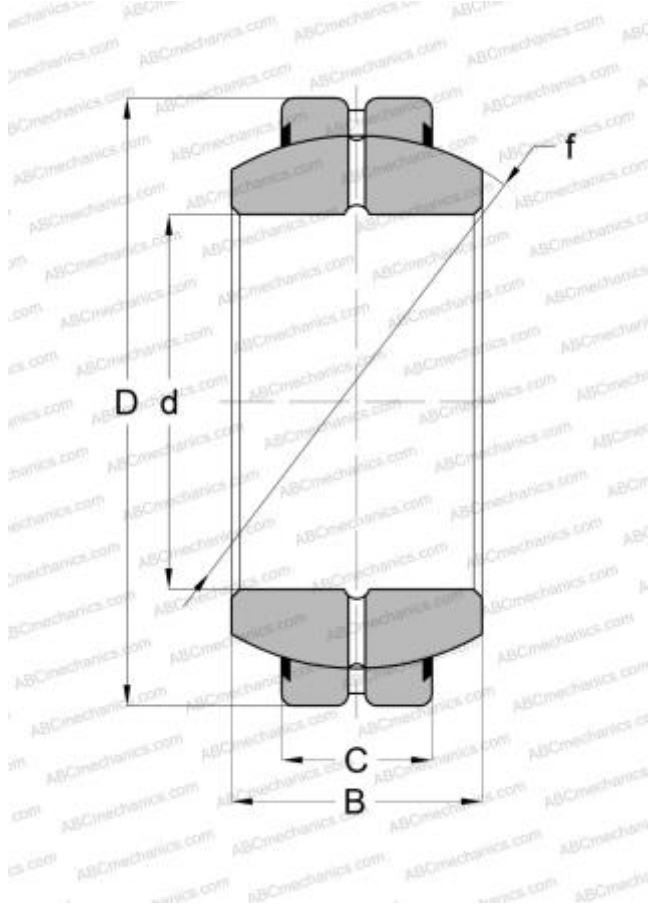

GEH 20 ES-2LS SKF

Spherical plain bearings

TYPE: Plain bearings, Spherical plain bearings and rod ends, Radial spherical plain bearings, Requiring maintenance, Series GEH..ES-2LS (SKF), triple-lip heavy-duty seal

Technical specification

DIMENSIONS, MM

d	20,000
D	42,000
B	25,000
f	35,500
C	16,000

MANUFACTURER

[SKF](#)

CALCULATION DATA

Basic dynamic load rating, C	48,000 kN
Basic static load rating, Co	240,000 kN