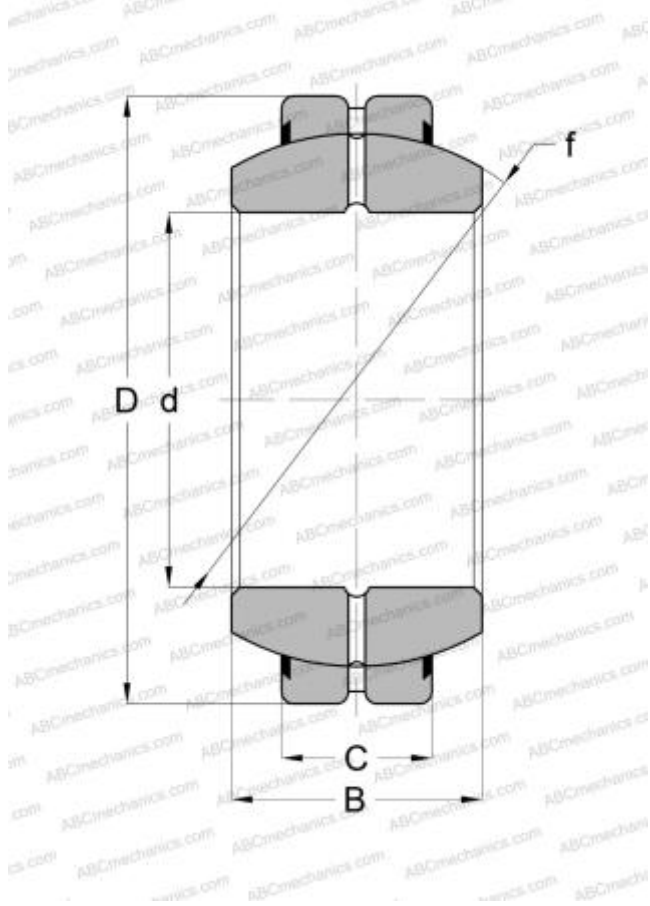

## GEH 30 ES-2LS SKF

Spherical plain bearings

TYPE: Plain bearings, Spherical plain bearings and rod ends, Radial spherical plain bearings, Requiring maintenance, Series GEH..ES-2LS (SKF), triple-lip heavy-duty seal

### Technical specification

#### DIMENSIONS, MM

d	30,000
D	55,000
B	32,000
f	47,000
C	20,000