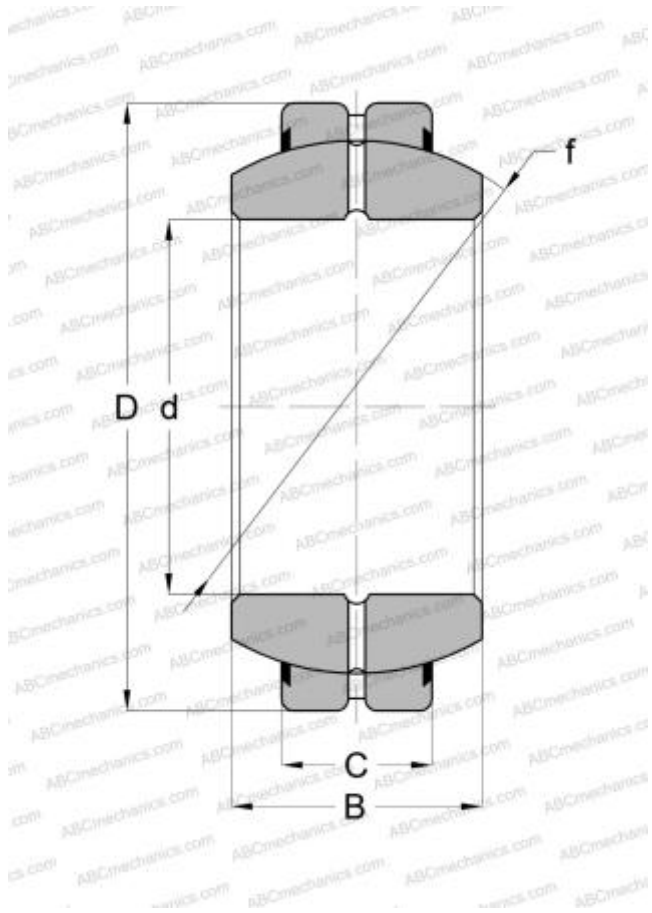

GEH 35 ES-2LS SKF

Spherical plain bearings

TYPE: Plain bearings, Spherical plain bearings and rod ends, Radial spherical plain bearings, Requiring maintenance, Series GEH..ES-2LS (SKF), triple-lip heavy-duty seal

Technical specification

DIMENSIONS, MM

d	35,000
D	62,000
B	35,000
f	53,000
C	22,000

MANUFACTURER

[SKF](#)

CALCULATION DATA

Basic dynamic load rating, C	100,000 kN
Basic static load rating, Co	500,000 kN