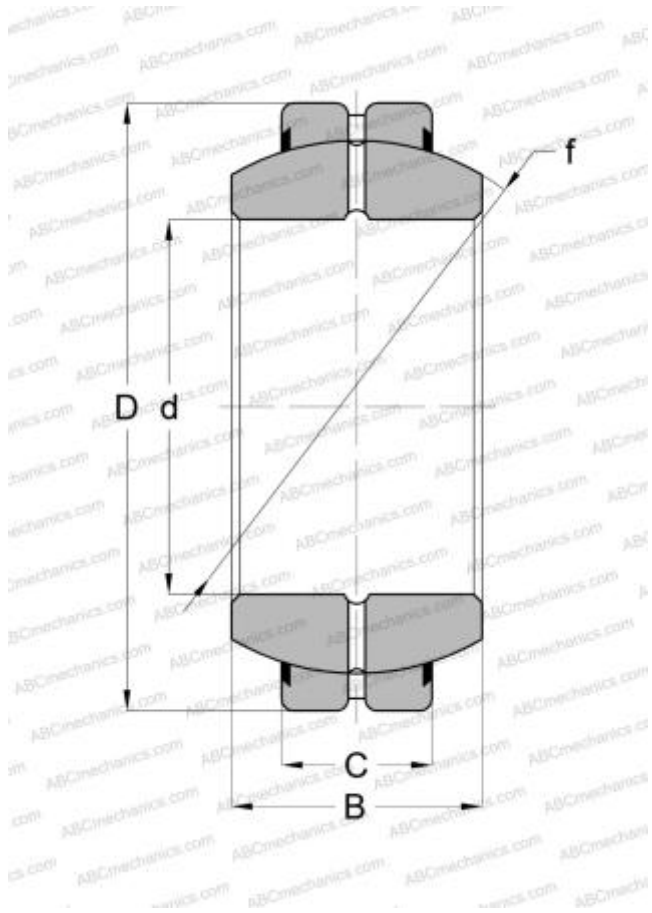

GEH 40 ES-2LS SKF

Spherical plain bearings

TYPE: Plain bearings, Spherical plain bearings and rod ends, Radial spherical plain bearings, Requiring maintenance, Series GEH..ES-2LS (SKF), triple-lip heavy-duty seal

Technical specification

DIMENSIONS, MM

d	40,000
D	68,000
B	40,000
f	60,000
C	25,000

MANUFACTURER

[SKF](#)

CALCULATION DATA

Basic dynamic load rating, C	127,000 kN
Basic static load rating, Co	640,000 kN