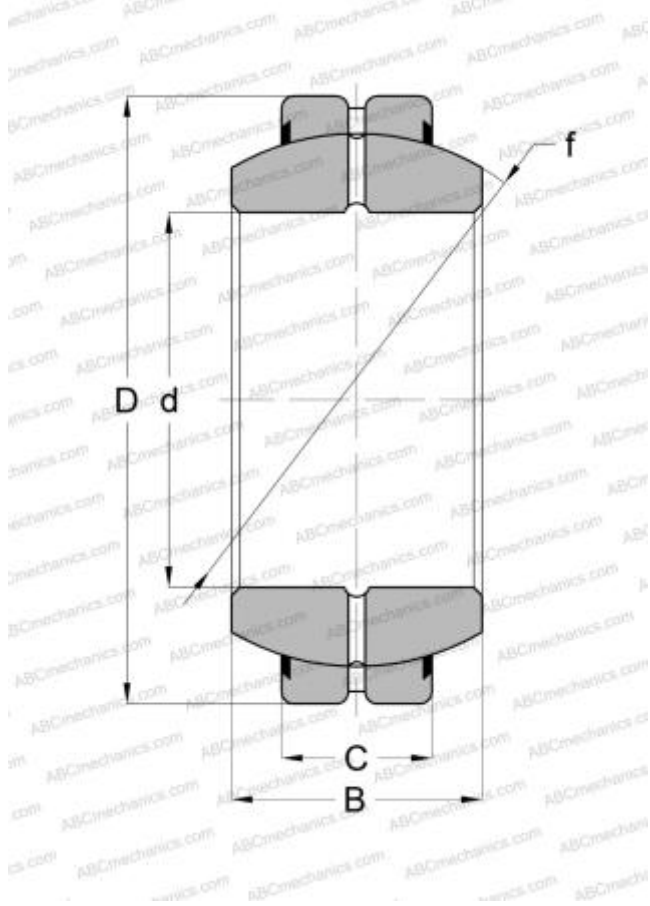

GEH 60 ES-2LS SKF

Spherical plain bearings

TYPE: Plain bearings, Spherical plain bearings and rod ends, Radial spherical plain bearings, Requiring maintenance, Series GEH..ES-2LS (SKF), triple-lip heavy-duty seal

Technical specification

DIMENSIONS, MM

d	60,000
D	105,000
B	63,000
f	92,000
C	40,000

MANUFACTURER

[SKF](#)

CALCULATION DATA

Basic dynamic load rating, C	315,000 kN
Basic static load rating, Co	1560,000 kN