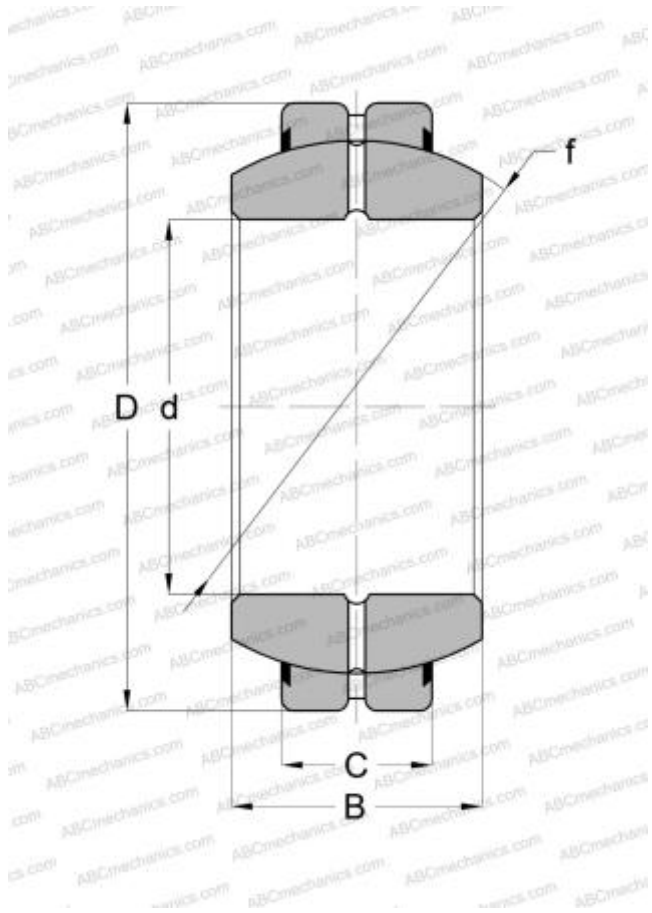

GEH 80 ES-2LS SKF

Spherical plain bearings

TYPE: Plain bearings, Spherical plain bearings and rod ends, Radial spherical plain bearings, Requiring maintenance, Series GEH..ES-2LS (SKF), triple-lip heavy-duty seal

Technical specification

DIMENSIONS, MM

d	80,000
D	130,000
B	75,000
f	115,000
C	50,000

MANUFACTURER

[SKF](#)

CALCULATION DATA

Basic dynamic load rating, C	490,000 kN
Basic static load rating, Co	2450,000 kN