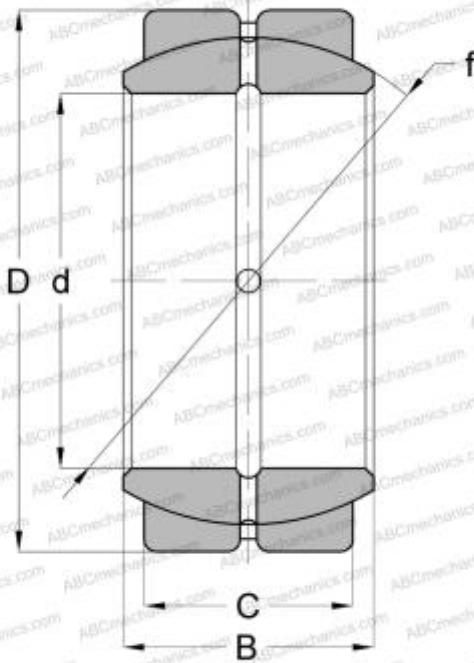

GEZH 104 ES SKF

Spherical plain bearings

TYPE: Plain bearings, Spherical plain bearings and rod ends, Radial spherical plain bearings, Requiring maintenance, Series GEZH..ES (SKF), inch size

Technical specification

DIMENSIONS, MM

d	31,750
D	61,913
B	35,310
f	54,737
C	28,580

MANUFACTURER

[SKF](#)

CALCULATION DATA

Basic dynamic load rating, C	125,000 kN
Basic static load rating, Co	375,000 kN