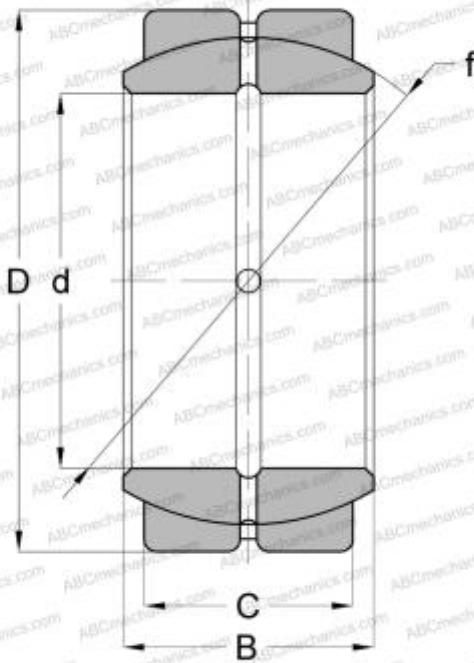

GEZH 108 ES SKF

Spherical plain bearings

TYPE: Plain bearings, Spherical plain bearings and rod ends, Radial spherical plain bearings, Requiring maintenance, Series GEZH..ES (SKF), inch size

Technical specification

DIMENSIONS, MM

d	38,100
D	71,438
B	40,130
f	63,881
C	33,330

MANUFACTURER

[SKF](#)

CALCULATION DATA

Basic dynamic load rating, C	170,000 kN
Basic static load rating, Co	510,000 kN