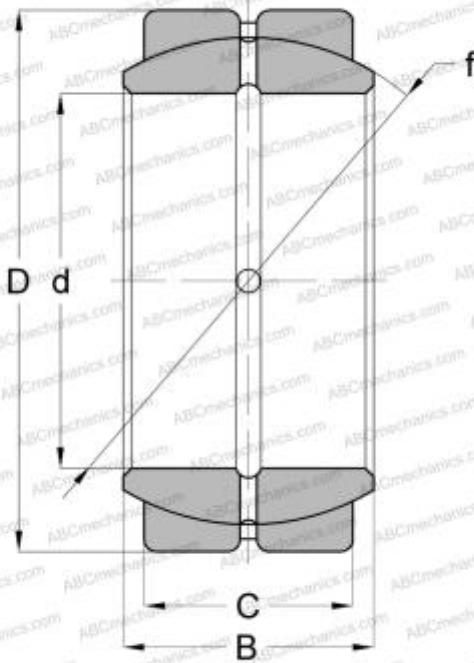

GEZH 112 ES SKF

Spherical plain bearings

TYPE: Plain bearings, Spherical plain bearings and rod ends, Radial spherical plain bearings, Requiring maintenance, Series GEZH..ES (SKF), inch size

Technical specification

DIMENSIONS, MM

d	44,450
D	80,963
B	46,230
f	73,025
C	38,100

MANUFACTURER

[SKF](#)

CALCULATION DATA

Basic dynamic load rating, C	224,000 kN
Basic static load rating, Co	670,000 kN