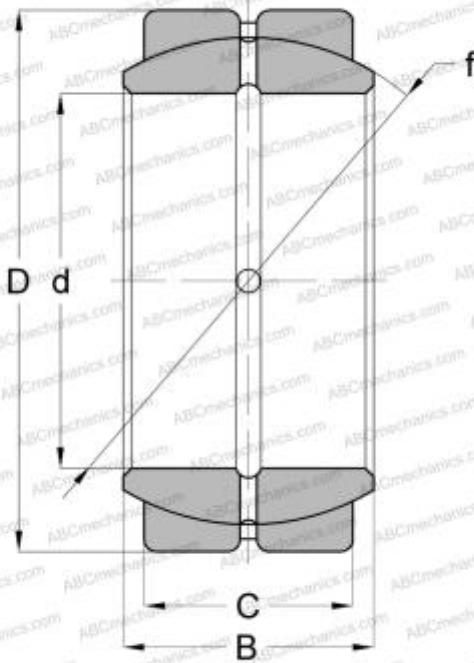

GEZH 208 ES SKF

Spherical plain bearings

TYPE: Plain bearings, Spherical plain bearings and rod ends, Radial spherical plain bearings, Requiring maintenance, Series GEZH..ES (SKF), inch size

Technical specification

DIMENSIONS, MM

d	63,501
D	111,125
B	64,640
f	100,330
C	52,380

MANUFACTURER

[SKF](#)

CALCULATION DATA

Basic dynamic load rating, C	425,000 kN
Basic static load rating, Co	1270,000 kN