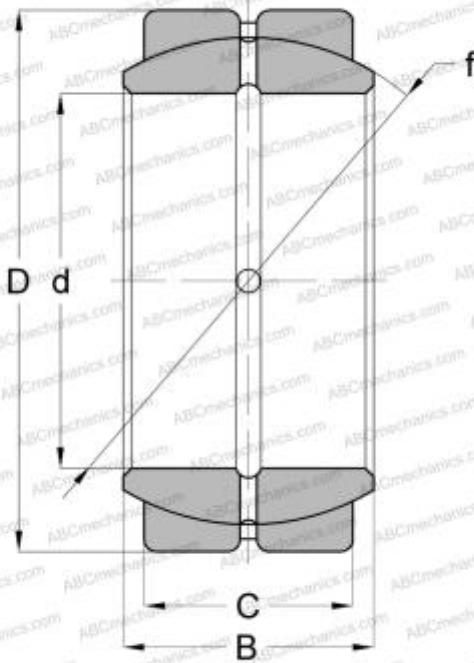

## GEZH 212 ES SKF

Spherical plain bearings

TYPE: Plain bearings, Spherical plain bearings and rod ends, Radial spherical plain bearings, Requiring maintenance, Series GEZH..ES (SKF), inch size

### Technical specification

#### DIMENSIONS, MM

d	69,851
D	120,650
B	70,870
f	109,525
C	57,150