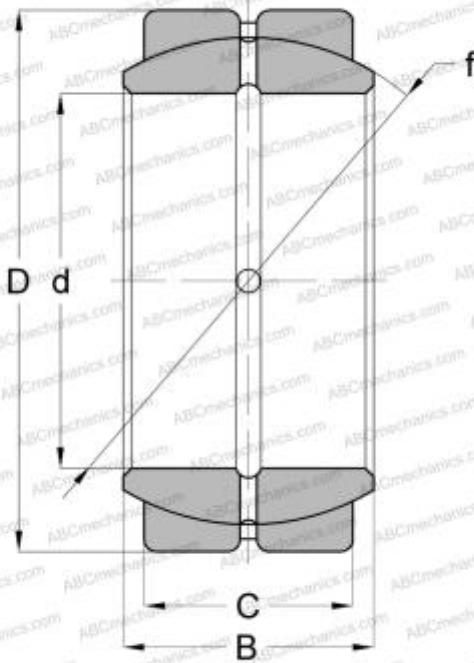

GEZH 300 ES SKF

Spherical plain bearings

TYPE: Plain bearings, Spherical plain bearings and rod ends, Radial spherical plain bearings, Requiring maintenance, Series GEZH..ES (SKF), inch size

Technical specification

DIMENSIONS, MM

d	76,201
D	130,175
B	76,760
f	118,745
C	61,900

MANUFACTURER

[SKF](#)

CALCULATION DATA

Basic dynamic load rating, C	585,000 kN
Basic static load rating, Co	1770,000 kN