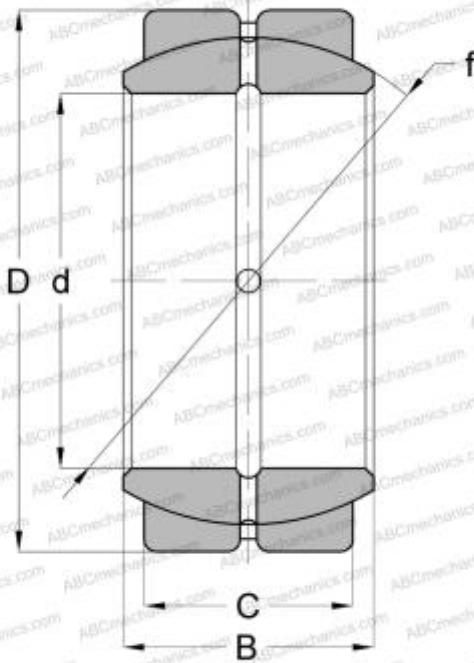

## GEZH 304 ES SKF

Spherical plain bearings

TYPE: Plain bearings, Spherical plain bearings and rod ends, Radial spherical plain bearings, Requiring maintenance, Series GEZH..ES (SKF), inch size

### Technical specification

#### DIMENSIONS, MM

d	82,551
D	139,700
B	82,930
f	128,016
C	66,680