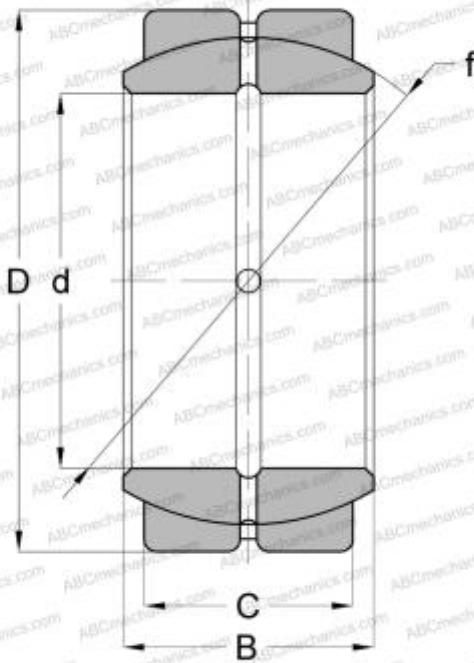

GEZH 308 ES SKF

Spherical plain bearings

TYPE: Plain bearings, Spherical plain bearings and rod ends, Radial spherical plain bearings, Requiring maintenance, Series GEZH..ES (SKF), inch size

Technical specification

DIMENSIONS, MM

d	88,901
D	149,225
B	90,420
f	136,906
C	71,430

MANUFACTURER

[SKF](#)

CALCULATION DATA

Basic dynamic load rating, C	780,000 kN
Basic static load rating, Co	2360,000 kN