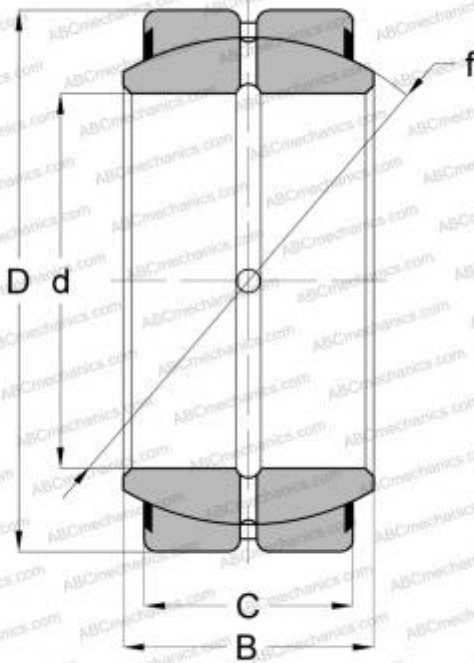

GEZ 12 ES-2RS ABC

Spherical plain bearings

TYPE: Plain bearings, Spherical plain bearings and rod ends, Radial spherical plain bearings, Requiring maintenance, Series GEZ..ES-2RS, GE..ZO-2RS, SBB..2RS, Contact seals on both side, inch size

Technical specification

DIMENSIONS, MM

d	19,050
D	31,750
B	16,660
C	14,270

MANUFACTURER

[ABC](#)

INTERCHANGE

INA	GE 19 ZO 2RS
RBC	B12-LSS
TORRINGTON	7 SF 12-TT
IKO	SBB 12-2RS
SKF	GEZ 12 ES-2RS
ABC	SBB 12-2RS