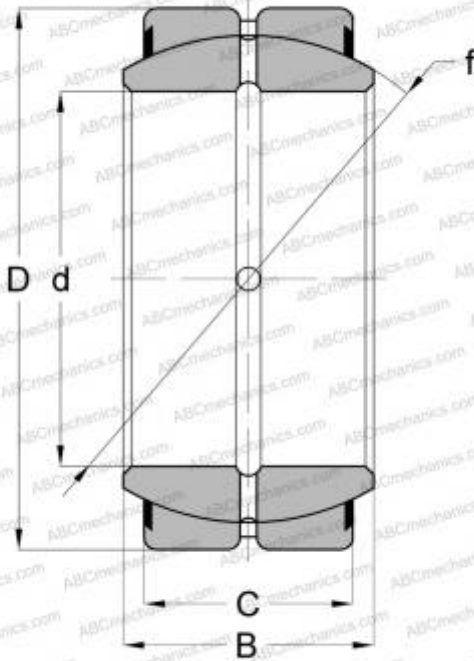

## GEZ 12 ES-2RS SKF

Spherical plain bearings

TYPE: Plain bearings, Spherical plain bearings and rod ends, Radial spherical plain bearings, Requiring maintenance, Series GEZ..ES-2RS, GE..ZO-2RS, SBB..2RS, Contact seals on both side, inch size

### Technical specification

#### DIMENSIONS, MM

d	19,050
D	31,750
B	16,660
f	27,432
C	14,280