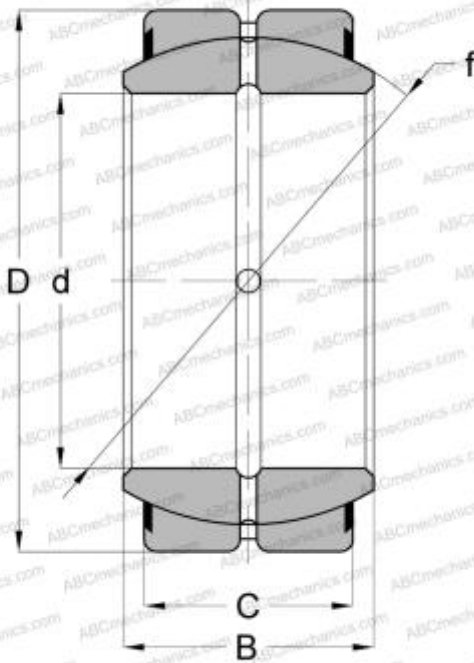

GEZH 104 ES-2RS SKF

Spherical plain bearings

TYPE: Plain bearings, Spherical plain bearings and rod ends, Radial spherical plain bearings, Requiring maintenance, Series GEZH..ES-2RS (SKF), contact seals on both side, inch size

Technical specification

DIMENSIONS, MM

d	31,750
D	61,913
B	35,310
f	54,737
C	28,580

MANUFACTURER

[SKF](#)

CALCULATION DATA

Basic dynamic load rating, C	125,000 kN
Basic static load rating, Co	375,000 kN