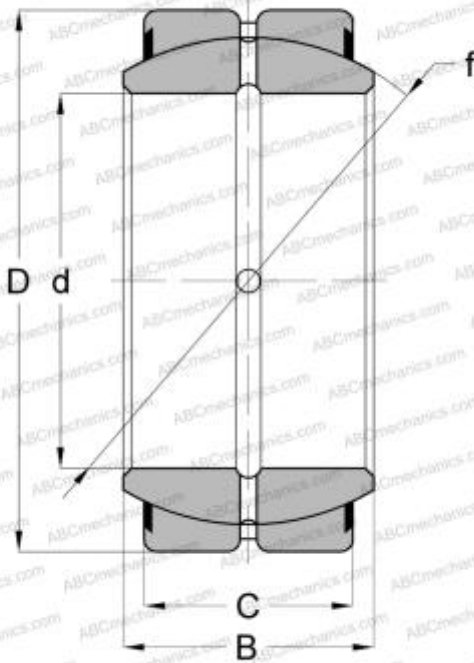

## GEZH 108 ES-2RS SKF

Spherical plain bearings

TYPE: Plain bearings, Spherical plain bearings and rod ends, Radial spherical plain bearings, Requiring maintenance, Series GEZH..ES-2RS (SKF), contact seals on both side, inch size

### Technical specification

#### DIMENSIONS, MM

d	38,100
D	71,438
B	40,130
f	63,881
C	33,330