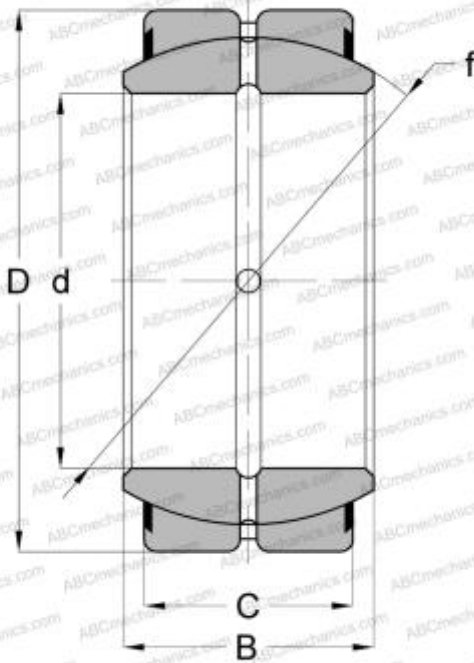

GEZH 112 ES-2RS SKF

Spherical plain bearings

TYPE: Plain bearings, Spherical plain bearings and rod ends, Radial spherical plain bearings, Requiring maintenance, Series GEZH..ES-2RS (SKF), contact seals on both side, inch size

Technical specification

DIMENSIONS, MM

d	44,450
D	80,963
B	46,230
f	73,025
C	38,100

MANUFACTURER

[SKF](#)

CALCULATION DATA

Basic dynamic load rating, C	224,000 kN
Basic static load rating, Co	670,000 kN