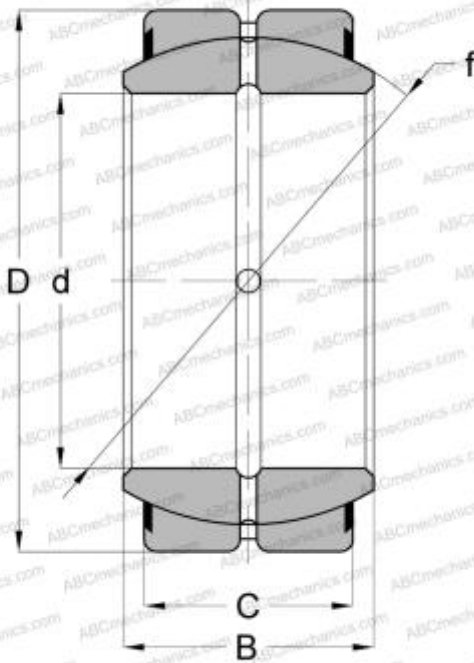

## GEZH 204 ES-2RS SKF

Spherical plain bearings

TYPE: Plain bearings, Spherical plain bearings and rod ends, Radial spherical plain bearings, Requiring maintenance, Series GEZH..ES-2RS (SKF), contact seals on both side, inch size

### Technical specification

#### DIMENSIONS, MM

d	57,151
D	100,013
B	58,880
f	91,186
C	47,630