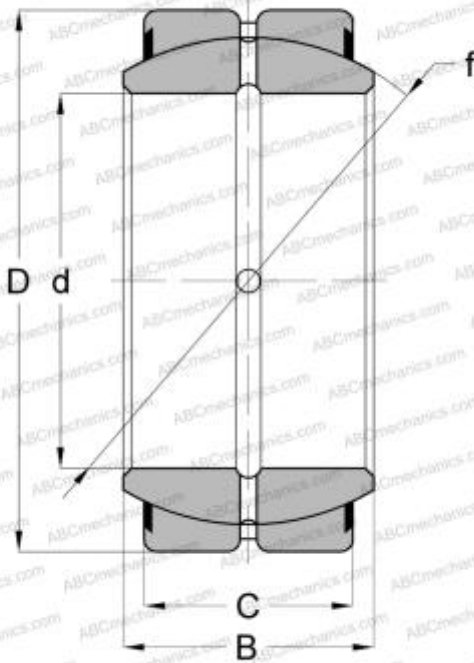

## GEZH 212 ES-2RS SKF

Spherical plain bearings

TYPE: Plain bearings, Spherical plain bearings and rod ends, Radial spherical plain bearings, Requiring maintenance, Series GEZH..ES-2RS (SKF), contact seals on both side, inch size

### Technical specification

#### DIMENSIONS, MM

d	69,851
D	120,650
B	70,870
f	109,525
C	57,150