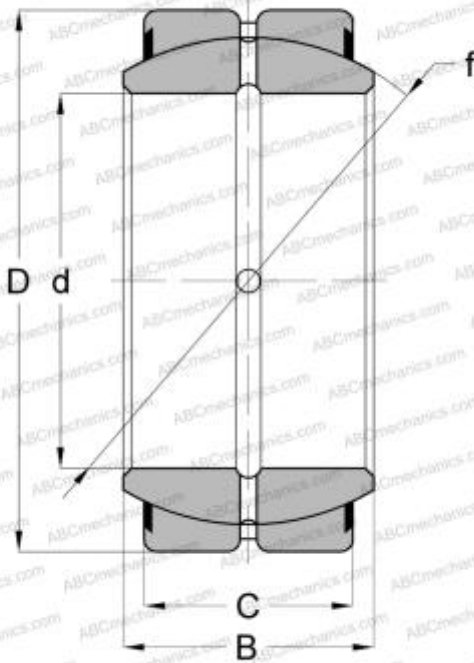

GEZH 300 ES-2RS SKF

Spherical plain bearings

TYPE: Plain bearings, Spherical plain bearings and rod ends, Radial spherical plain bearings, Requiring maintenance, Series GEZH..ES-2RS (SKF), contact seals on both side, inch size

Technical specification

DIMENSIONS, MM

d	76,201
D	130,175
B	76,760
f	118,745
C	61,900

MANUFACTURER

[SKF](#)

CALCULATION DATA

Basic dynamic load rating, C	585,000 kN
Basic static load rating, Co	1770,000 kN