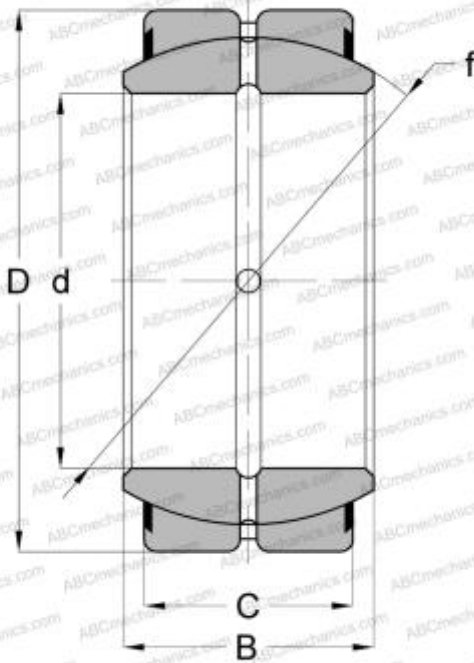

GEZH 308 ES-2RS SKF

Spherical plain bearings

TYPE: Plain bearings, Spherical plain bearings and rod ends, Radial spherical plain bearings, Requiring maintenance, Series GEZH..ES-2RS (SKF), contact seals on both side, inch size

Technical specification

DIMENSIONS, MM

d	88,901
D	149,225
B	90,420
f	136,906
C	71,430

MANUFACTURER

[SKF](#)

CALCULATION DATA

Basic dynamic load rating, C	780,000 kN
Basic static load rating, Co	2360,000 kN