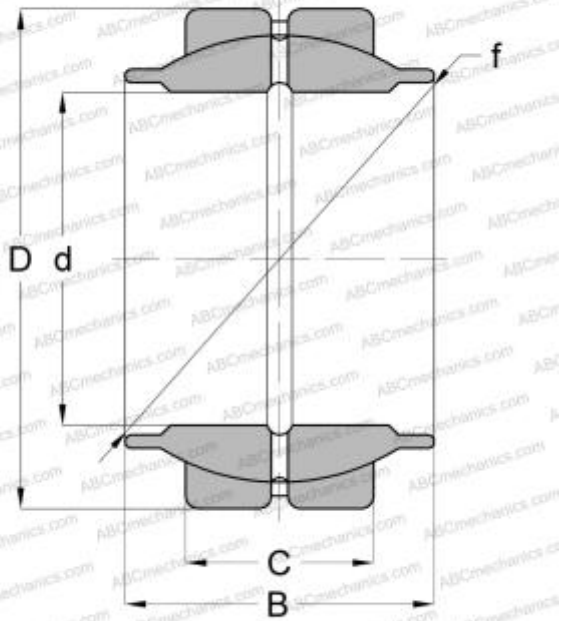

GE 12 LO ABC

Spherical plain bearings

TYPE: Plain bearings, Spherical plain bearings and rod ends, Radial spherical plain bearings, Requiring maintenance, Series GE...-LO

Technical specification

DIMENSIONS, MM