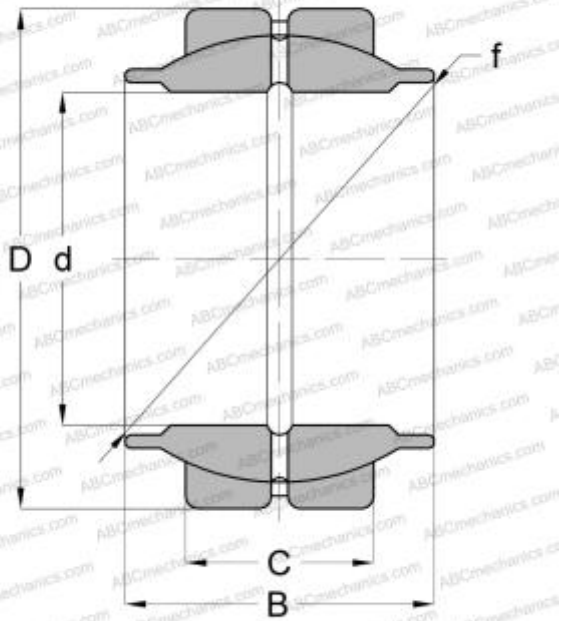

GE 15 LO ABC

Spherical plain bearings

TYPE: Plain bearings, Spherical plain bearings and rod ends, Radial spherical plain bearings, Requiring maintenance, Series GE...-LO

Technical specification

DIMENSIONS, MM