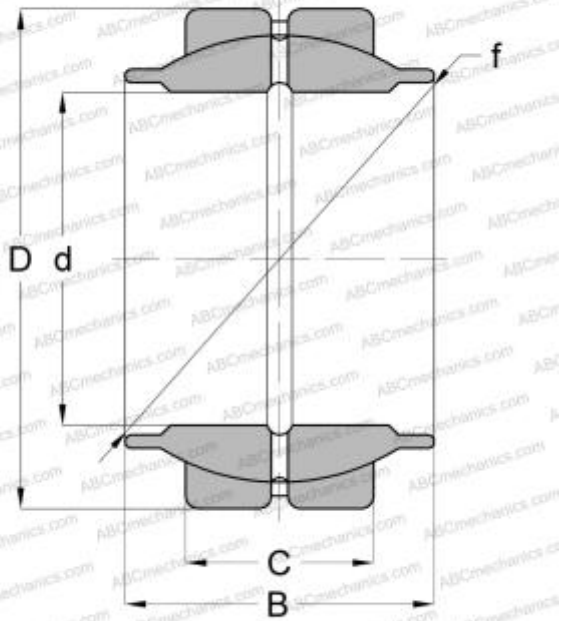

GE 15 LO FLURO

Spherical plain bearings

TYPE: Plain bearings, Spherical plain bearings and rod ends, Radial spherical plain bearings, Requiring maintenance, Series GE...-LO

Technical specification

DIMENSIONS, MM