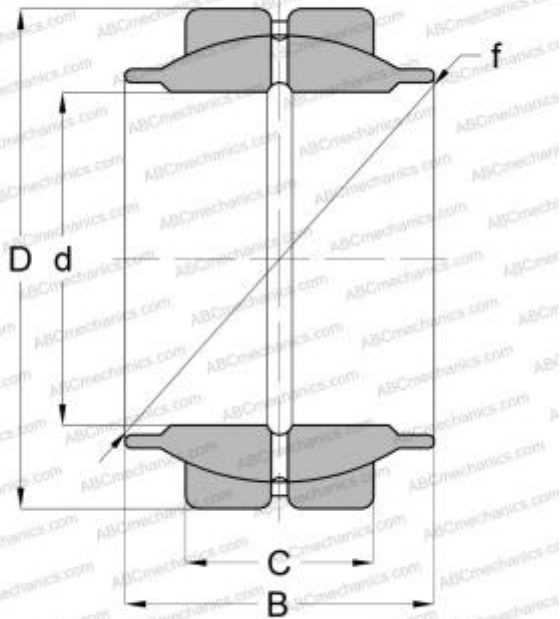

## GEZM 008 ES SKF

Spherical plain bearings

TYPE: Plain bearings, Spherical plain bearings and rod ends, Radial spherical plain bearings, Requiring maintenance, Series GEZM..ES (SKF), inch size

### Technical specification

#### DIMENSIONS, MM

d	12,700
D	22,225
B	19,050
f	18,263
C	9,530