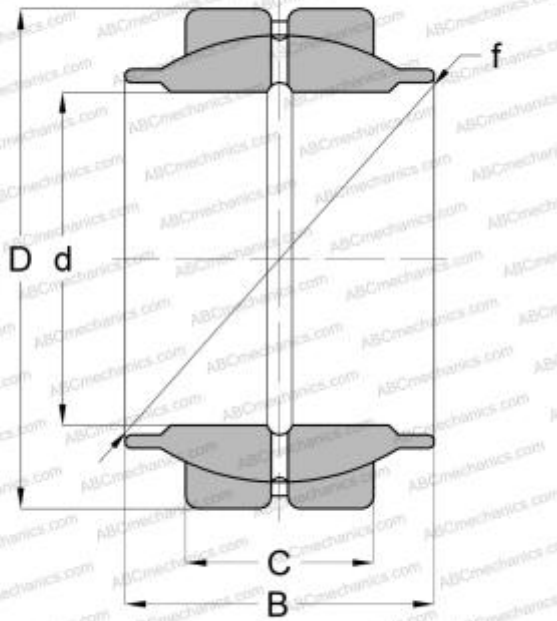

GEZM 010 ES SKF

Spherical plain bearings

TYPE: Plain bearings, Spherical plain bearings and rod ends, Radial spherical plain bearings, Requiring maintenance, Series GEZM..ES (SKF), inch size

Technical specification

DIMENSIONS, MM

d	15,875
D	26,988
B	23,800
f	22,835
C	11,910

MANUFACTURER

[SKF](#)

CALCULATION DATA

Basic dynamic load rating, C	21,500 kN
Basic static load rating, Co	65,500 kN