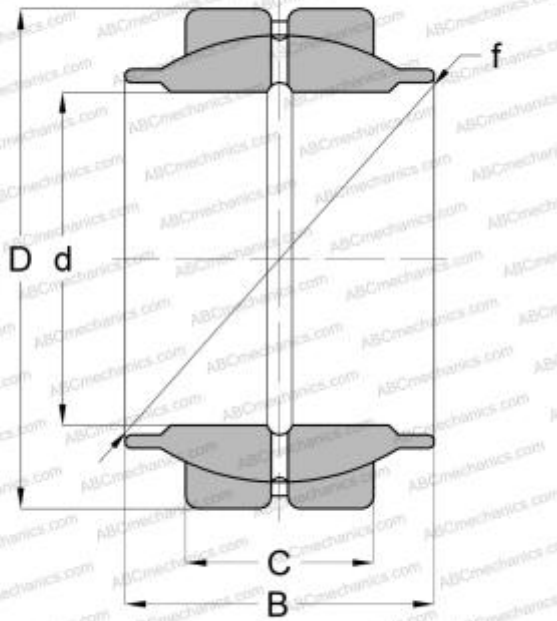

## GEZM 012 ES SKF

Spherical plain bearings

TYPE: Plain bearings, Spherical plain bearings and rod ends, Radial spherical plain bearings, Requiring maintenance, Series GEZM..ES (SKF), inch size

### Technical specification

#### DIMENSIONS, MM

d	19,050
D	31,750
B	28,580
f	27,432
C	14,280