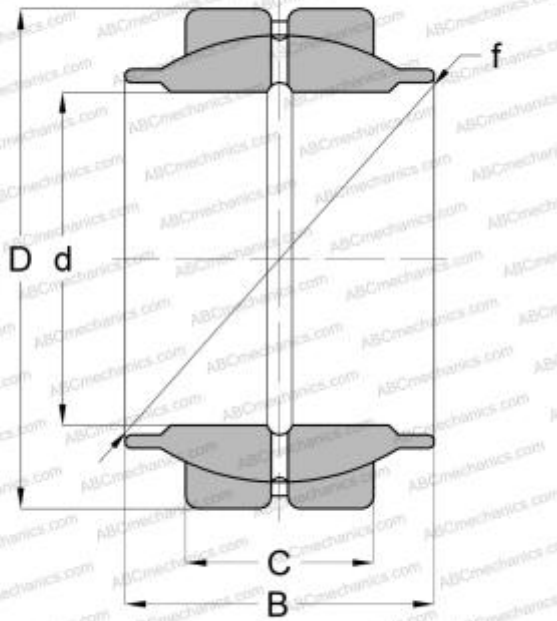

GEZM 014 ES SKF

Spherical plain bearings

TYPE: Plain bearings, Spherical plain bearings and rod ends, Radial spherical plain bearings, Requiring maintenance, Series GEZM..ES (SKF), inch size

Technical specification

DIMENSIONS, MM

d	22,225
D	36,513
B	33,330
f	31,953
C	16,660

MANUFACTURER

[SKF](#)

CALCULATION DATA

Basic dynamic load rating, C	42,500 kN
Basic static load rating, Co	127,000 kN