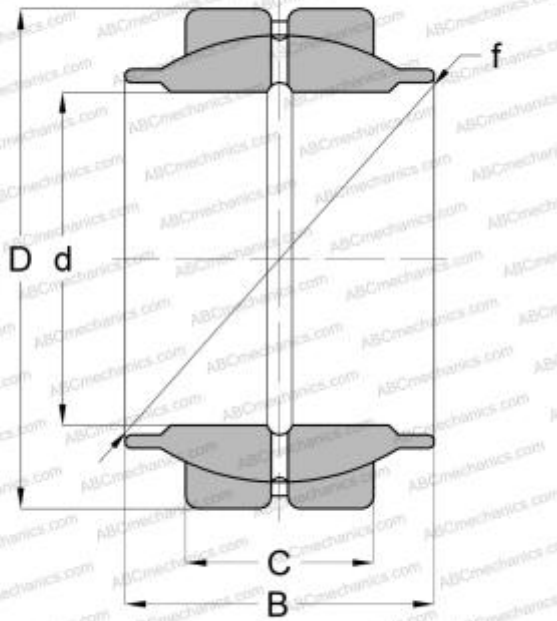

## GEZM 100 ES SKF

Spherical plain bearings

TYPE: Plain bearings, Spherical plain bearings and rod ends, Radial spherical plain bearings, Requiring maintenance, Series GEZM..ES (SKF), inch size

### Technical specification

#### DIMENSIONS, MM

d	25,400
D	41,275
B	38,100
f	36,500
C	19,050