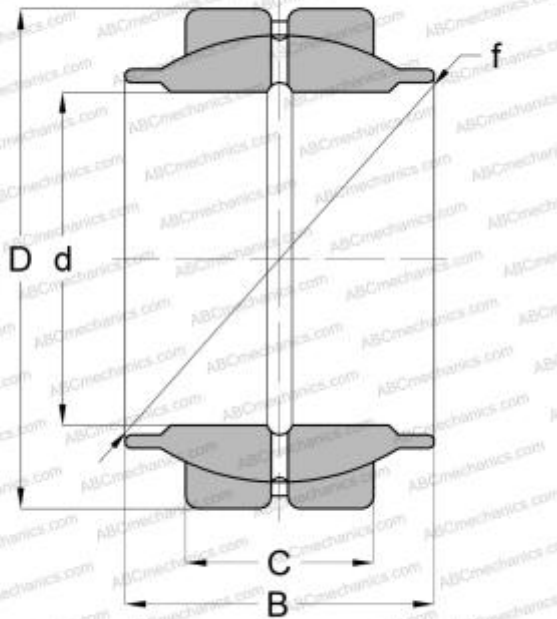

GEZM 104 ES SKF

Spherical plain bearings

TYPE: Plain bearings, Spherical plain bearings and rod ends, Radial spherical plain bearings, Requiring maintenance, Series GEZM..ES (SKF), inch size

Technical specification

DIMENSIONS, MM

d	31,750
D	50,800
B	47,630
f	45,593
C	23,800

MANUFACTURER

[SKF](#)

CALCULATION DATA

Basic dynamic load rating, C	86,500 kN
Basic static load rating, Co	260,000 kN