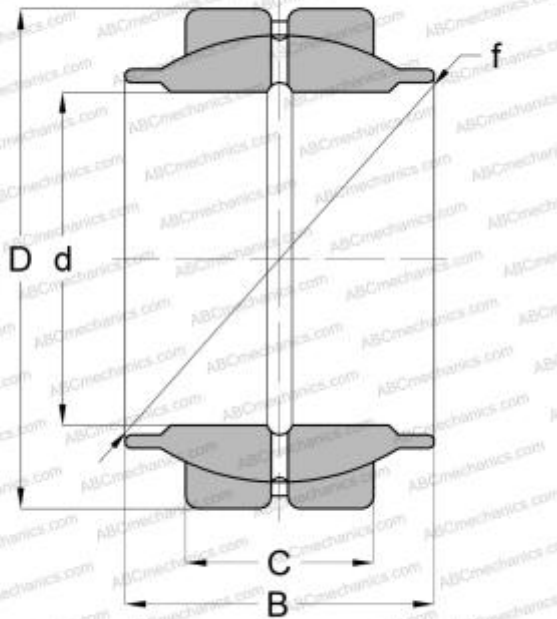

GEZM 106 ES SKF

Spherical plain bearings

TYPE: Plain bearings, Spherical plain bearings and rod ends, Radial spherical plain bearings, Requiring maintenance, Series GEZM..ES (SKF), inch size

Technical specification

DIMENSIONS, MM

d	34,925
D	55,563
B	52,380
f	49,200
C	26,190

MANUFACTURER

[SKF](#)

CALCULATION DATA

Basic dynamic load rating, C	104,000 kN
Basic static load rating, Co	310,000 kN