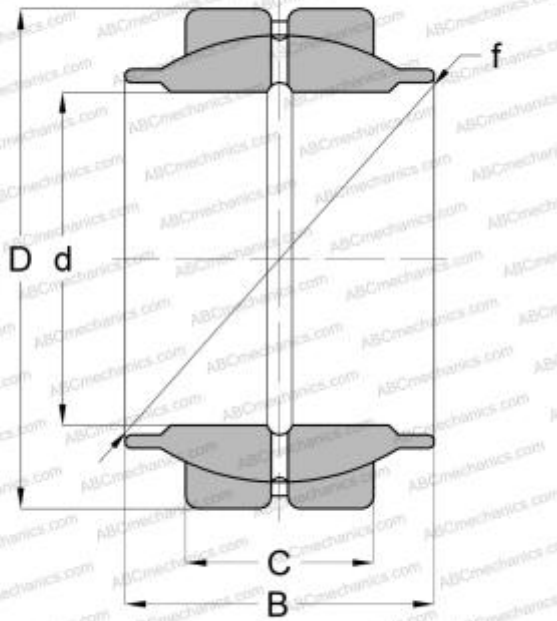

## GEZM 108 ES SKF

Spherical plain bearings

TYPE: Plain bearings, Spherical plain bearings and rod ends, Radial spherical plain bearings, Requiring maintenance, Series GEZM..ES (SKF), inch size

### Technical specification

#### DIMENSIONS, MM

d	38,100
D	61,913
B	57,150
f	54,737
C	28,580