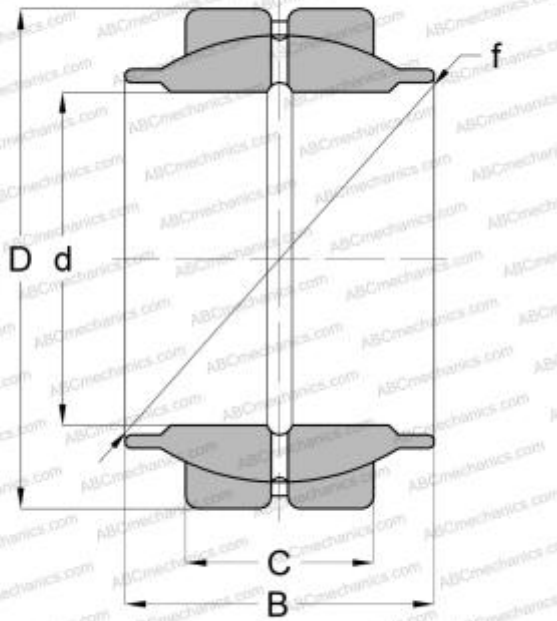

GEZM 112 ES SKF

Spherical plain bearings

TYPE: Plain bearings, Spherical plain bearings and rod ends, Radial spherical plain bearings, Requiring maintenance, Series GEZM..ES (SKF), inch size

Technical specification

DIMENSIONS, MM

d	44,450
D	71,438
B	66,680
f	63,881
C	33,330

MANUFACTURER

[SKF](#)

CALCULATION DATA

Basic dynamic load rating, C	170,000 kN
Basic static load rating, Co	510,000 kN