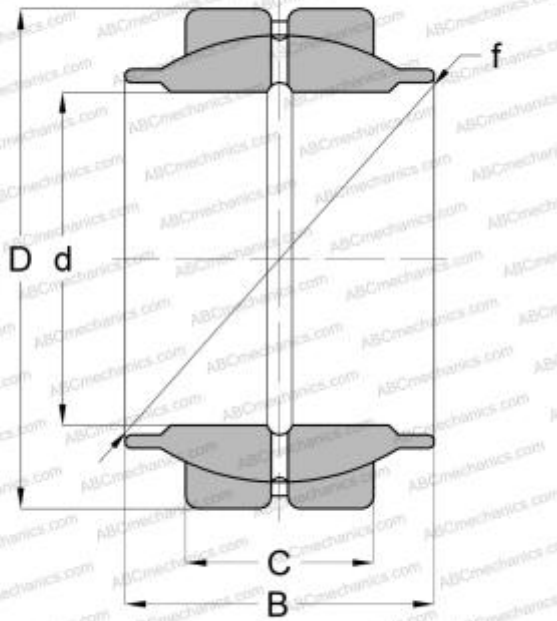

GEZM 200 ES SKF

Spherical plain bearings

TYPE: Plain bearings, Spherical plain bearings and rod ends, Radial spherical plain bearings, Requiring maintenance, Series GEZM..ES (SKF), inch size

Technical specification

DIMENSIONS, MM

d	50,800
D	80,963
B	76,200
f	73,025
C	38,100

MANUFACTURER

[SKF](#)

CALCULATION DATA

Basic dynamic load rating, C	224,000 kN
Basic static load rating, Co	670,000 kN