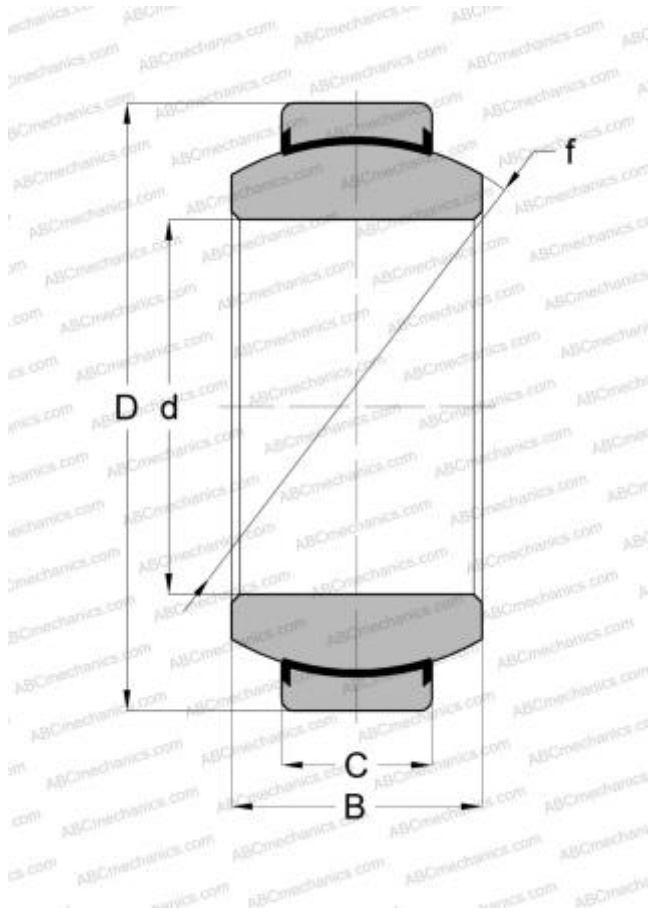

## GEC 440 TXA-2RS SKF

Spherical plain bearings

TYPE: Plain bearings, Spherical plain bearings and rod ends, Radial spherical plain bearings, Maintenance free, Series GEC..TXA-2RS (SKF), contact seals on both side, sliding surface hard chromium plated

### Technical specification

#### DIMENSIONS, MM

d	440,000
D	600,000
B	218,000
f	520,000
C	185,000