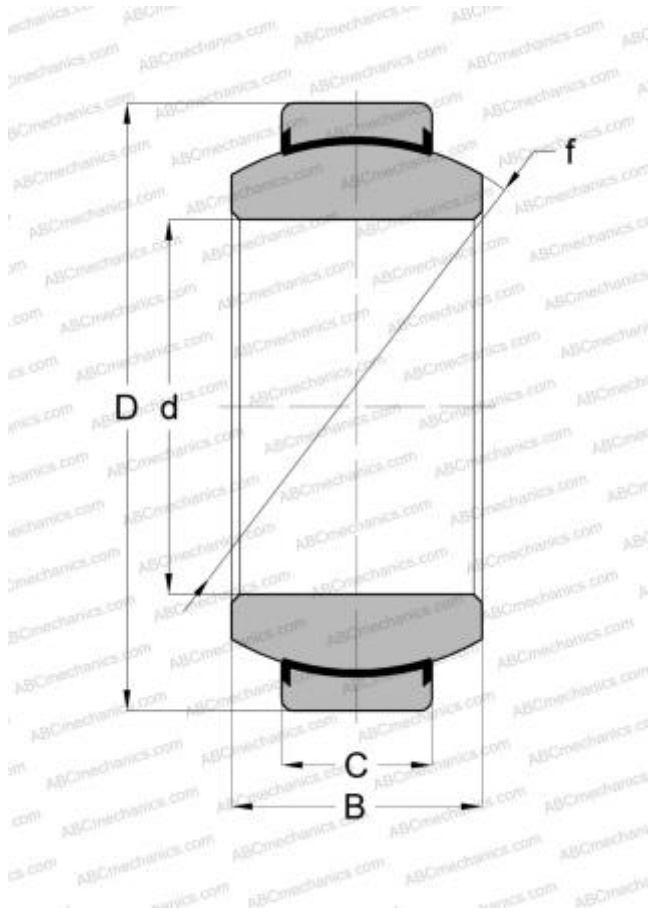

## GEC 480 TXA-2RS SKF

Spherical plain bearings

TYPE: Plain bearings, Spherical plain bearings and rod ends, Radial spherical plain bearings, Maintenance free, Series GEC..TXA-2RS (SKF), contact seals on both side, sliding surface hard chromium plated

### Technical specification

#### DIMENSIONS, MM

d	480,000
D	650,000
B	230,000
f	565,000
C	195,000