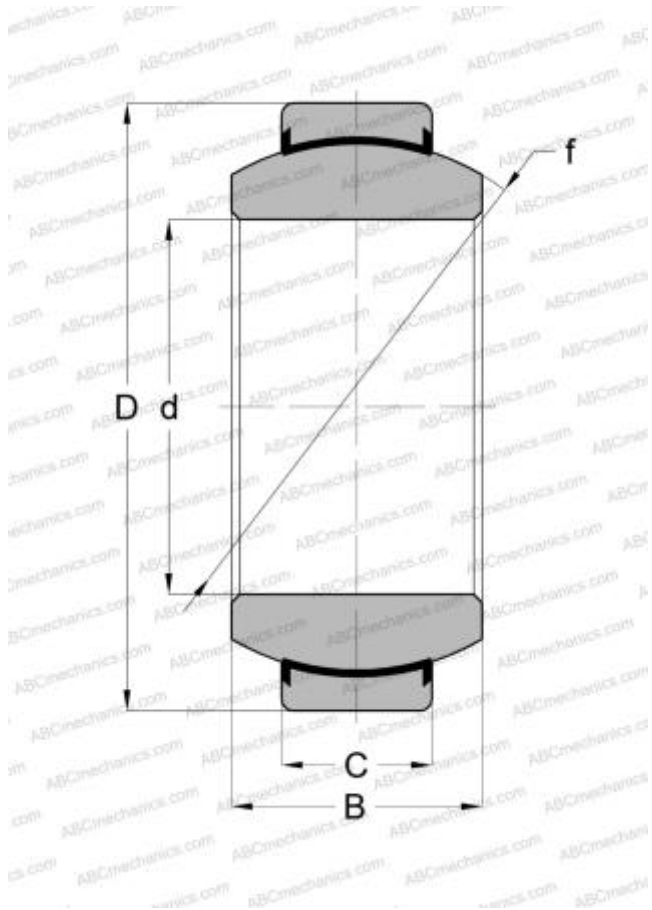

GEC 500 TXA-2RS SKF

Spherical plain bearings

TYPE: Plain bearings, Spherical plain bearings and rod ends, Radial spherical plain bearings, Maintenance free, Series GEC..TXA-2RS (SKF), contact seals on both side, sliding surface hard chromium plated

Technical specification

DIMENSIONS, MM

d	500,000
D	670,000
B	230,000
f	585,000
C	195,000

MANUFACTURER

[SKF](#)

CALCULATION DATA

Basic dynamic load rating, C	31000,000 kN
Basic static load rating, Co	51000,000 kN